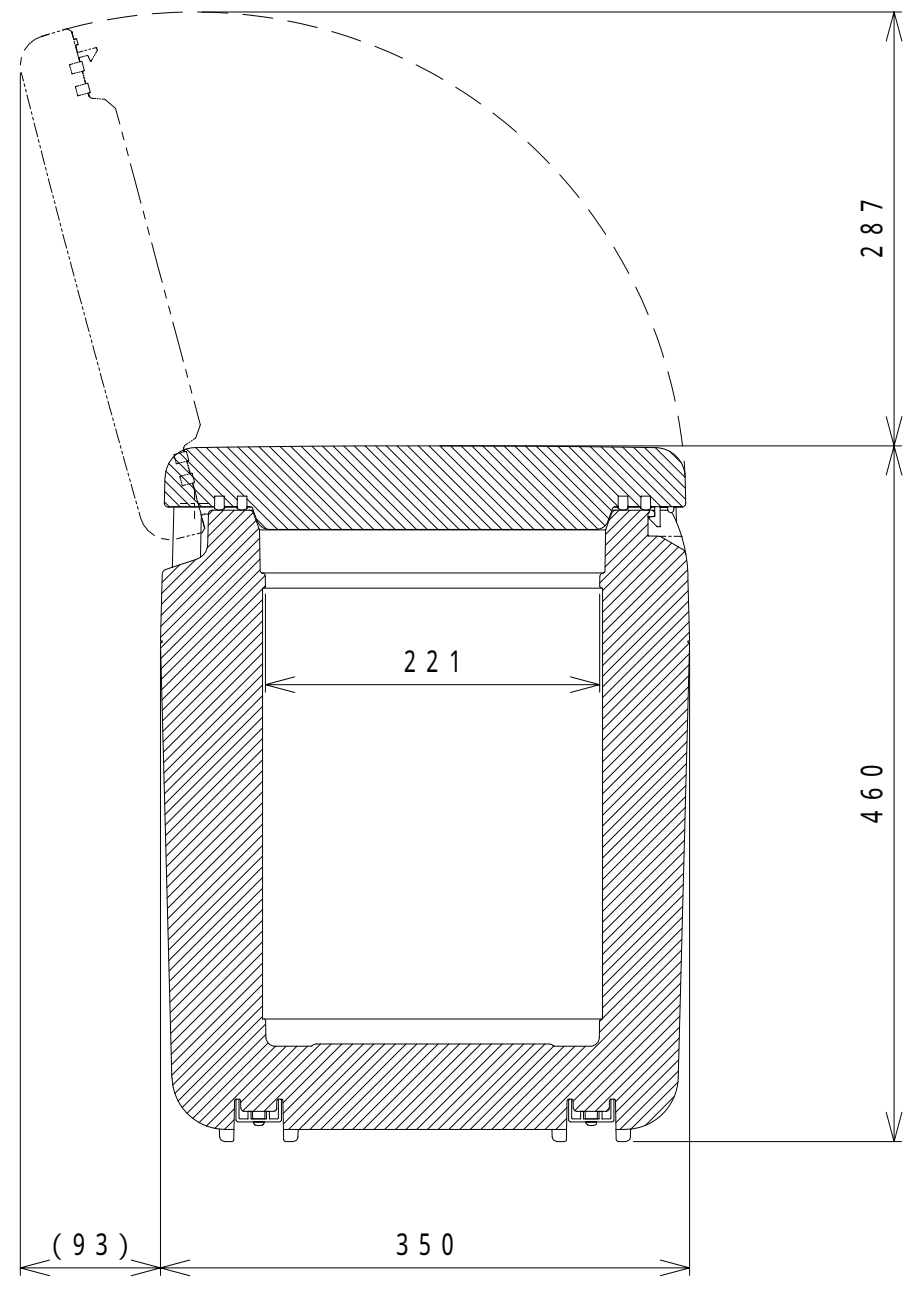

B

C

D

E

ORIGINAL PAPER SIZE A3

5					TOLERANCE	- - -	TITLE	SC-C925, SC-DF25 Main Sizes		
4						SCALE	1/5	DRAWING NO.	04S-300020-00	
3						APPROVED	CHECK	DESIGN	DRAWING	DATE
2							K.Y.	K.S.	TWINBIRD CORPORATION	
1										
NO.	DATE	REVISIONS	Q'TY	NAME	FIRST APVD.	-				