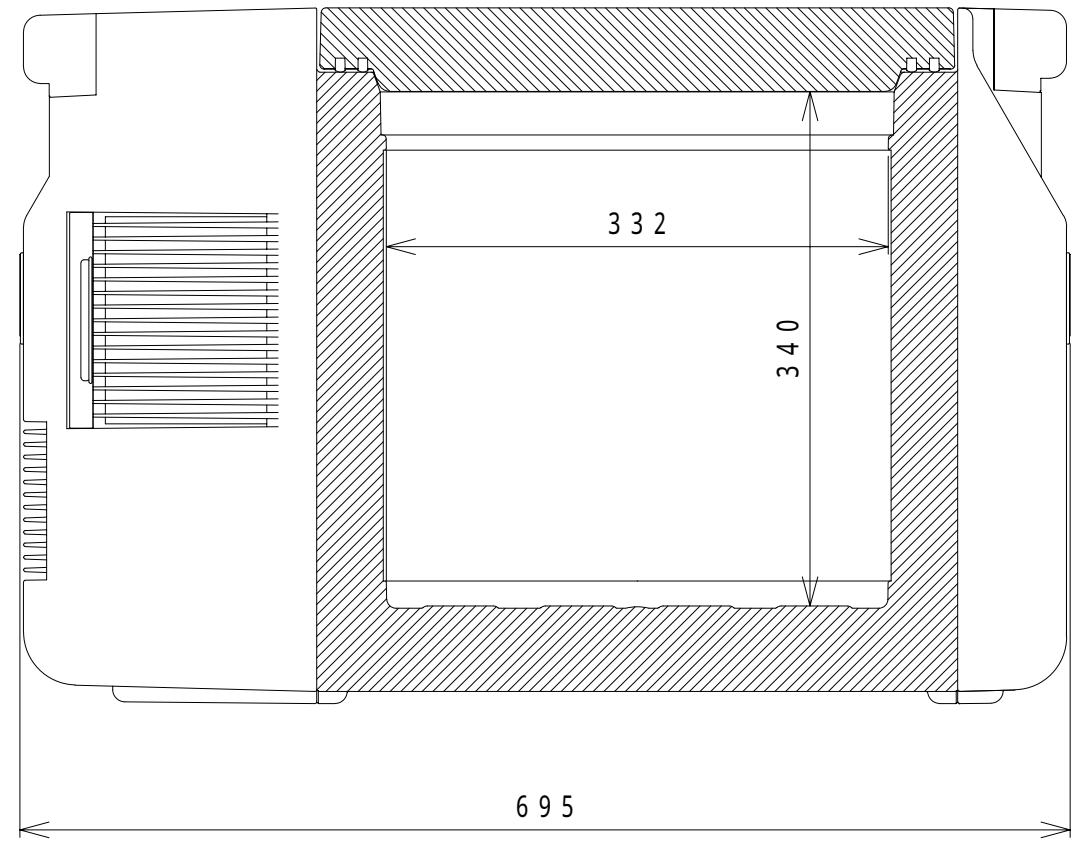

B

C

D

E

ORIGINAL PAPER SIZE A3

5					TOLERANCE	- - -	TITLE	SC-C925, SC-DF25 Main Sizes		
4						SCALE	1/5	DRAWING NO.	04S-300020-00	
3						APPROVED	CHECK	DESIGN	DRAWING	DATE
2							K.Y.	K.S.	TWINBIRD CORPORATION	
1										
NO.	DATE	REVISIONS	Q'TY	NAME	FIRST APVD.	-				